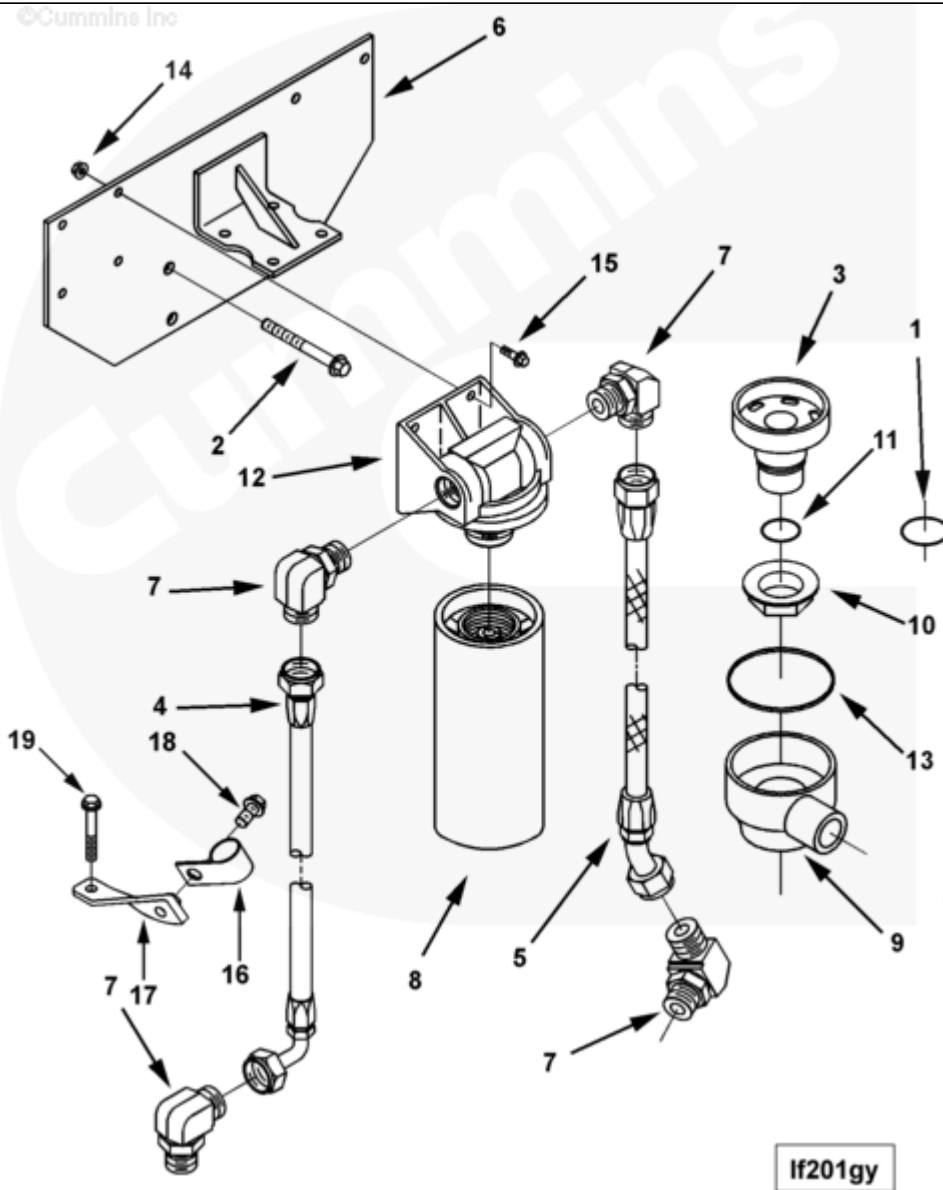

If201gy

[SMALL](#) | [MEDIUM](#) | [LARGE](#)

Cart	Ref No	Part Number	Part Description	Required	Remarks
View My Cart					
		LF2058-05	Full Flow Oil Filter		

					Full Flow Oil Filter
					Oil Filter Loc: Front on
					Cylinder Head on Combo Brkt
					Bracket
					Oil Filter Supplier: Cummins
					Engine Position: Vertical
					Standard
					Oil Filter Type: Combination
					Full Flow/Bypass
					Decal Provided: None
					Oil Filter Plumbing: Cummins
					Mounted
					Filter Model: LF9001
					Filter Length: 299.5mm
					(11.79")
					Filter Removal Clearance:
					50mm (1.97")
					Oil Filter Thread Size: M95
					x 2.5
					Oil Flow Control Thrm Opening
					Temp (Deg F): 215
<input type="checkbox"/>	1	3048182	O-Ring Seal	1	
<input type="checkbox"/>	2	3089188	Hexagon Flange Head Cap Screw	3	M12 X 1.75 X 110.
<input type="checkbox"/>	3	3101540	Filter Head Adapter	1	
<input type="checkbox"/>	4	3349380	Flexible Hose	1	
<input type="checkbox"/>	5	3349381	Flexible Hose	1	
<input type="checkbox"/>	6	3349642	Filter Bracket	1	
<input type="checkbox"/>	7	3393258	Male Adapter Elbow	4	

<input type="checkbox"/>	8	3101869	Lubricating Oil Filter	1	Buy from Cummins Filtration.
<input type="checkbox"/>	9	3406944	Filter Head Cover	1	
<input type="checkbox"/>	10	3406946	Hexagon Flange Nut	1	
<input type="checkbox"/>	11	3406947	O-Ring Seal	1	
<input type="checkbox"/>	12	3406949	Lubricating Oil Filter Head	1	
<input type="checkbox"/>	13	3406952	Rectangular Ring Seal	1	
<input type="checkbox"/>	14	3900589	Hexagon Flange Nut	5	M8 X 1.25
<input type="checkbox"/>	15	3900631	Hexagon Flange Head Cap Screw	4	M8 X 1.25 X 25.
<input type="checkbox"/>	16	67950	Clip	2	# 16
<input type="checkbox"/>	17	3349339	Hose Brace	1	
<input type="checkbox"/>	18	3902460	Hexagon Flange Head Cap Screw	1	M10 X 1.50 X 25.
<input type="checkbox"/>	19	3966976	Hexagon Flange Head Cap Screw	1	M8 x 1.25 x 65